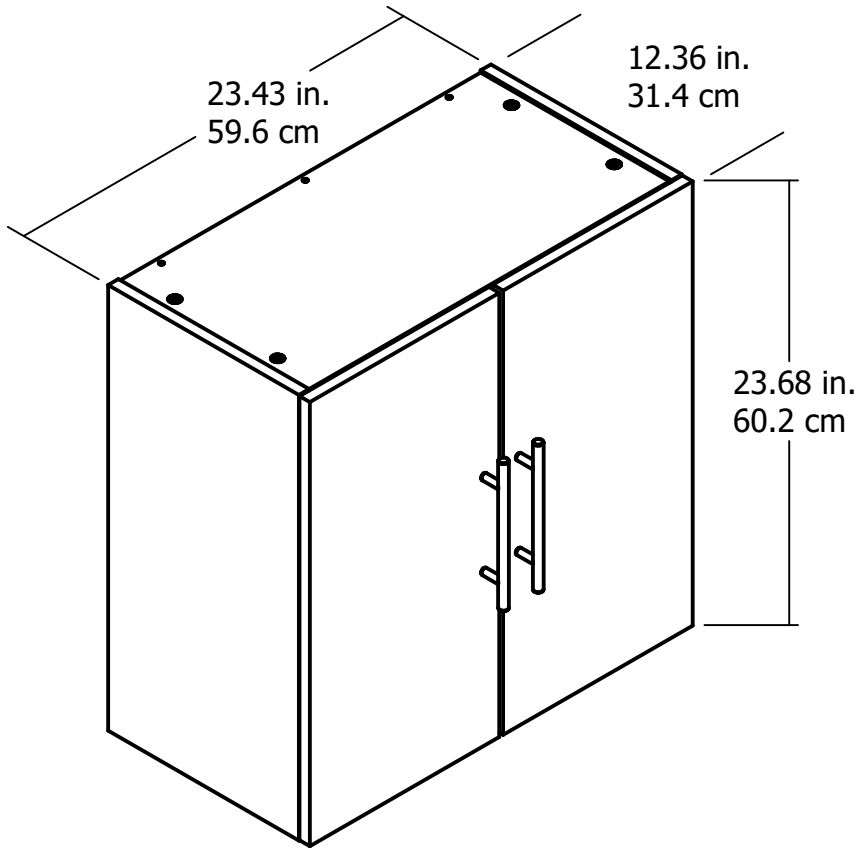

4194

Interior Storage dimensions:
(2) storage spaces (adjustable heights)
22.21 in. (56.4 cm) W
22.21 in. (56.4 cm) H
10.83 in. (27.5 cm) D
3.09 cubic feet

Wood Breakdown: 98%
Total storage: 3.09 cubic feet

Overall Product Size:
23.43"W x 12.36"D x 23.68"H
59.6cm W x 31.4cm D x 60.2cm H

Maximum Weight Capacities
Unit Weight: 38 lbs. (17.2 kg)