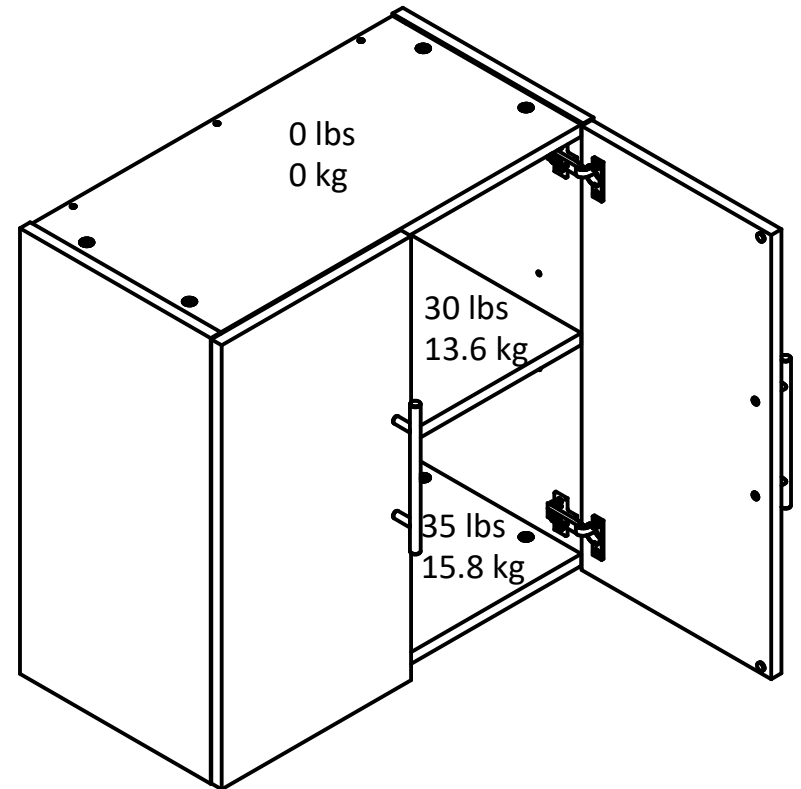

4194

Interior Storage dimensions:
(2) storage spaces (adjustable heights)
22.21 in. (56.4 cm) W
22.21 in. (56.4 cm) H
10.83 in. (27.5 cm) D
3.09 cubic feet

Wood Breakdown: 98%
Total storage: 3.09 cubic feet

Overall Product Size:
23.43"W x 12.36"D x 23.68"H
59.6cm W x 31.4cm D x 60.2cm H

Maximum Weight Capacities
Unit Weight: 38 lbs. (17.2 kg)